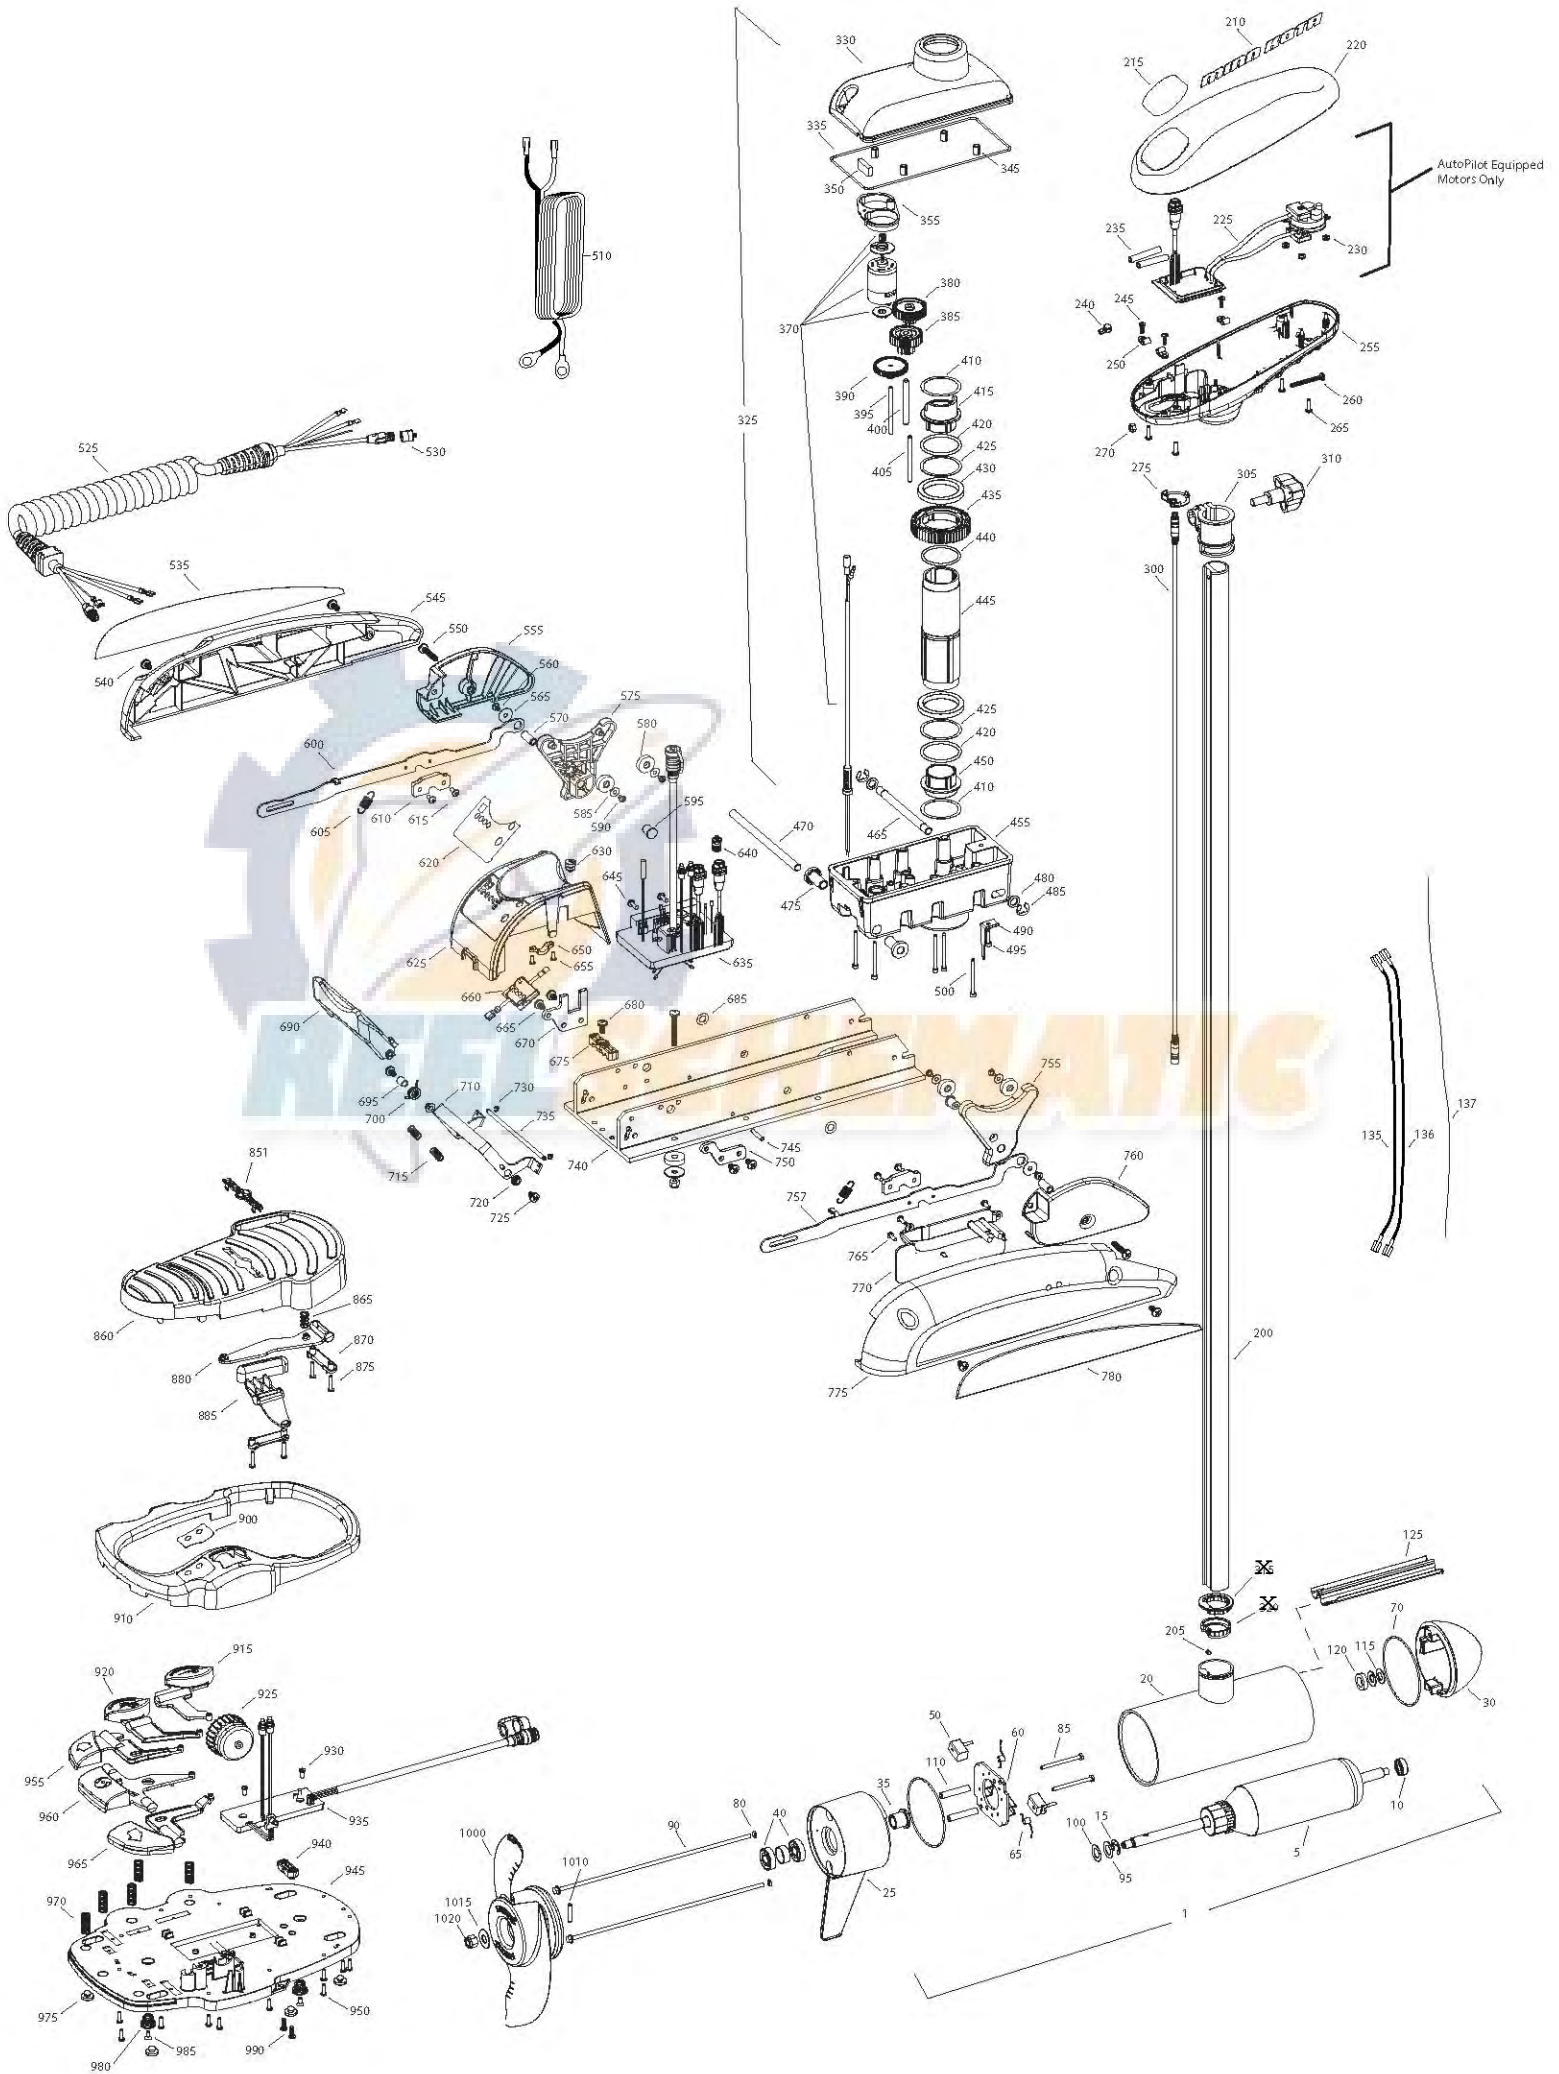

**80 TERROVA**  
**80 LBS THRUST**  
**24 VOLT 56 AMPS**  
**54" OR 60" SHAFT**

**for use with "AH" serial numbers**  
**3-year warranty from the date of purchase**

Item	P/N	Description	Qty	Item	P/N	Description	Qty	Item	P/N	Description	Qty	Item	P/N	Description	Qty
1	2777002	24V Motor 60" FW	1	305	2771500	Depth collar	1	■	2770250	Cover, speed control with decal	1	965	2323701	Button, steer, right	1
	2777001	24V Motor 54" FW	1	315		Included in #305 assembly		620	2325650	Decal, speed control	1	970	2322704	Spring, foot pedal	5
	2777000	24V Motor 45" FW	1	320		Included in #305 assembly		625	2320210	Cover, speed control	1	975	2994859	Bumper, bag assy	1
	2777004	24V Motor US2 60"	1	325	2997020	Steering housing	1	630	2322901	Strain relief	1	980	2322706	Spring, barrel	2
	2777003	24V Motor US2 54"	1	330	2326501	Steering housing top	1	635	2324012	Control board, 24-36v	1	985	2323420	Screw, 8-18 x .375	2
	2777005	24V Motor US2 45"	1	335	2324604	O-ring, case seal	1	640	2320203	Cap, dust, control board	1	990	2372100	Screw, 8-18 x .625	2
5	2-100-214	Armature assembly	1	345	2305605	Roll pin 5/16	4	645	2323406	Screw, 10-24 x	2				
10	140-010	Bearing	1	350	2308601	Breather, filter	1	650	2321315	Holder, connector	1	■	1378132	Propeller kit WW2	
15	788-040	Retaining ring	1	355	2328610	Cradle, motor	1	655	2332103	Screw, 6-20 x .375	2	■	2994876	Propeller bag assy	
20		Included in #200 assembly		370	2777020	Motor, steering assembly	1	660	2074071	Battery meter, 24v	1	1000	2331160	Propeller WW2	1
25	2-300-170	Brush end housing assembly	1	380	2302255	Gear, cluster 3rd stage	1	665	2323402	Screw, 1/4-20 x .375	4	1010	2262658	Drive pin, large	1
30	421-276	Plain end housing assembly STD	1	385	2302250	Gear, cluster 2nd stage	1	670	2321940	Bracket, strain relief	1	1015	2091701	Washer, prop, large	1
	9421-286	Plain end housing US2 60"	1	390	2302245	Gear, cluster 1st stage	1	675	2321310	Strain relief, wire	1	1020	2093101	Nut, nylock, prop, large	1
	9421-285	Plain end housing US2 54"	1	395	2302610	Shaft, gear 1st stage	1	680	2323405	Screw, 1/4-20 x .5	1				
	9421-284	Plain end housing US2 45"	1	400	2302620	Shaft, gear 3rd stage	1	685	2013100	Speed nut, .375	2	■	2994864	Mounting hardware bag assy	
35	144-017	Flange bearing	1	405	2302615	Shaft, gear 2nd stage	1	690	2320215	Handle, release cover	1				
40	880-025	Seal	2	410	2321704	Washer, thrust	2	695	2301700	Bushing,	1				
50	188-094	Brush	2	415	2321515	Liner, output tube	1	700	2322701	Spring, release handle	1				
60	2-600-199	Brush plate assembly	1	420	2324608	O-ring, 224	2	710	2320400	Handle, release FW	1				
65	975-041	Brush spring	2	425	2321720	Shim, O-ring	2	715	2322712	Spring, release handle	2				
70	701-043	O-ring, motor	2	430	2327308	Bearing, ball sealed	2	720	2322604	Bushing, handle	2				
80	701-009	O-ring, thru-bolt	2	435	2322200	Gear, output	1	725	2332104	Screw, 1/4-20 x .625	2				
85	830-027	Screw, 10-32 x 2	2	440	2324601	O-ring, output gear	1	730	2323000	E-clip, 3/16, SS	2				
90	830-095	Thru-bolt	2	445	2322030	Tube, output machined	1	735	2322606	Pin, follower, handle	1				
95	990-051	Washer, steel	2	450	2321510	Collar, drive, bottom	1	740	2321901	Base extrusion, machined	1				
100	990-052	Washer, nylatron	2	455	2326506	Steering housing, Bottom	1	745	2322912	Spring pin,	2				
110	973-025	Spacer, brush plate	2	465	2322600	Pin, latch, zp	1	750	2321950	Bracket, sideplate	1				
115	992-010	Washer, Belleville	2	470	2322602	Pin, pivot, zp	1	755	2323900	Ramp, 4" right	1				
120	990-045	Spacer, thrust	1	475	2327310	Bushing, pivot pin	2	757	2994204	Arm, release, Right	1				
125	582-013	Clip, retaining, short	1	480	2321702	Washer, flat .375	2	760	2321920	Skid, right	1				
135	640-025	Leadwire, black	1	485	2263011	E-ring .375	2	765	2301310	Screw, 8-18 x .5	3				
136	640-133	Leadwire, red	1	490	2322702	Spring, latch pin	2	770	2320220	Cover, access, FW	1				
137	640-317	Groundwire, brown, US2 only	1	495	2323410	Screw, 8-32 x .75	1	775	2321910	Sideplate, right	1				
200	2777096	Tube, composite 60" FW	1	500	2323408	Screw, 8-32 x 2	7	780	2325640	Decal, sideplate, right	1				
205		Included in #200 assembly		510	2090651	Leawire, 10 ga	1	850	2994720	Foot pedal	1				
210	2325665	Decal, cover	2	525	2991273 / 2991271	Coil cord 45"/54"-60"	1	851	2326710	Plug, foot pedal	1				
215	2325674	Decal, ctrl box 80	1		2991274 / 2991272	Coil cord, US2 45"/54"-60"	1	860	2324400	Pedal, heel-toe	1				
	2325675	Decal, ctrl box 80 US2	1	530	2320202	Cap, dust, coil cord, non-AP only	1	865	2322714	Spring, momentary	1				
	2325676	Decal, ctrl box 80 Autopilot	1	535	2325641	Decal, sideplate, left	1	870	2321300	Clamp	2				
	2325677	Decal, ctrl box 80 Autopilot & US2	1	540	2323404	Screw, 1/4-20	4	875	2223430	Screw, 8 x .75	4				
220	2320200	Cover, ctrl box	1	545	2321915	Sideplate, left	1	880	2328600	Flex finger	1				
225	2324030	Ctrl board, compass, Autpilot only	1	550	2263426	Screw, 1/4-20 x 1.25	2	885	2323710	Button, momentary, left	1				
230	2302960	Grommet, compass, Autopilot only	3	555	2321925	Skid, left	1	900	2325660	Decal, foot pedal	1				
235	2065400	Wire insulator	2	560	2323422	Screw, 10-24 x .375	2	910	2320205	Cover, heel-toe	1				
240	2218200	Fuse holder, US2 only	1	565	2321700	Washer, #10 SS	2	915	2323725	Button, AP	1				
245	2372100	Screw, 8-18 x .625	3	570	2327306	Bushing, pivot	2	920	2323715	Button, Mom/Con	1				
250	2052510	Cable clamp	3	575	2323905	Ramp, 4" left	1	925	2320100	Knob, speed, foot pedal	1				
255	2322500	Ctrl box	1	580	2325115	Pad, rubber rest	4	930	2332103	Screw, 6-20 x .375	2				
260	2332102	Screw, 10-24	1	585	2321706	Washer, #8	4	935	2324020	Control board, foot pedal	1				
265	2372100	Screw, 8-18 x .625	4	590	2323412	Screw, 8-18 x .25	4	940	2322900	Strain relief, foot pedal	1				
270	2333101	Nut, 10-24	1	595	2324705	Insert, ramp	2	945	2324500	Base plate, foot pedal	1				
275	2224700	Plug, ctrl box, US2 motors only	1	600	2994202	Arm, release, left	1	950	2301310	Screw, #8 x .5	10				
	2224702	Plug, ctrl box	1	605	2322710	Spring, extension	2	955	2323700	Button, steer, left	1				
300	2211415	Universal sonar 2 extension cable	1					960	2323705	Button, momentary	1				